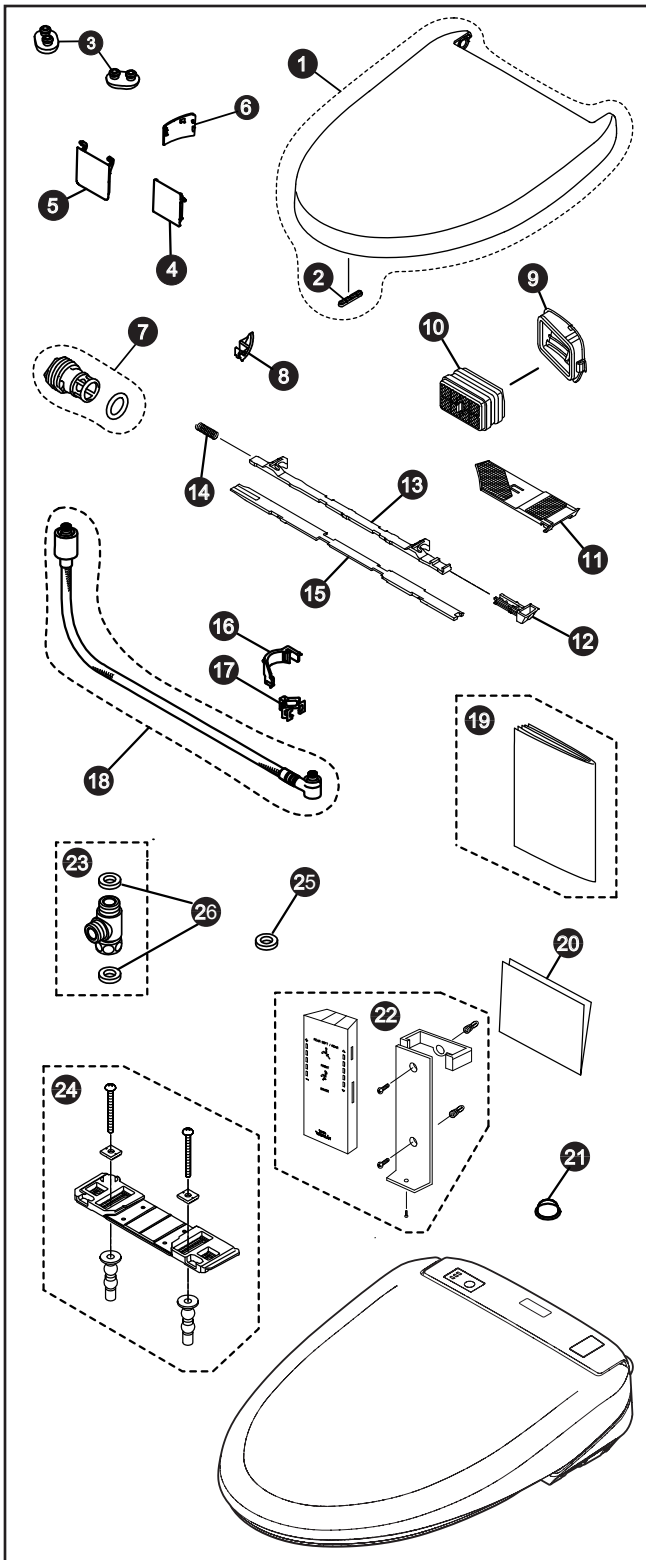

SW573-SW574/SW583-SW584

SW573 - S300e Round
 SW574 - S300e Elongated
 SW583 - S350e Round
 SW584 - S350e Elongated

Washlet® S300e/S350e

Item	Part	Description
1	THU9414#01 THU9414#12 THU9415#01 THU9415#12 THU9412#01 THU9412#12 THU9413#01 THU9413#12	S300e Lid (Elongated) - Cotton White S300e Lid (Elongated) - Sedona Beige S300e Lid (Round) - Cotton White S300e Lid (Round) - Sedona Beige S350e Lid (Elongated) - Cotton White S350e Lid (Elongated) - Sedona Beige S350e Lid (Round) - Cotton White S350e Lid (Round) - Sedona Beige
2	THU9416	Lid Bumper
3	THU9419	Seat Bumper (2)
4	THU9432#01 THU9432#12	Dryer Door - Cotton White Dryer Door - Sedona Beige
5	THU9433#01 THU9433#12	Wand Door - Cotton White Wand Door - Sedona Beige
6	THU9423#01 THU9423#12	Water Drain Cover - Cotton White Water Drain Cover - Sedona Beige
7	THU9445	Water Filter Drain Valve
8	THU9471	Cover
9	THU9474	Deodorizer Louver
10	THU9476	Deodorizer Catalyst
11	THU9477	Deodorizer Air Filter
12	THU9478	Lever Switch
13	THU9479	Lever Assembly
14	THU9480	Lever Spring
15	THU9481	Lever Cover
16	THU9483	Water Supply Connection Cover
17	THU9484	Water Supply Connection Clip
18	THU9338	Water Supply Hose
19	THU9486	Instruction Manual Packet
20	THU8487	Installation Manual
21	THU9488	Top Lid Cushion
22	THU9489 THU9490	S350e Remote Control S300e Remote Control
23	THU9339	Junction Valve
24	THU9492	Baseplate Assembly
25	9BU9155	Rubber Washer for Junction Valve
26	THU9340	Junction Valve Fiber Washers

Product Number Explanations

Toilet & Seat Combo

(SW) Washlet®
 (573) Washlet® S300e Round
 (574) Washlet® S300e Elongated
 (583) Washlet S350e Round
 (584) Washlet S350e Elongated

Colors

(#01) Cotton White
 (#12) Sedona Beige