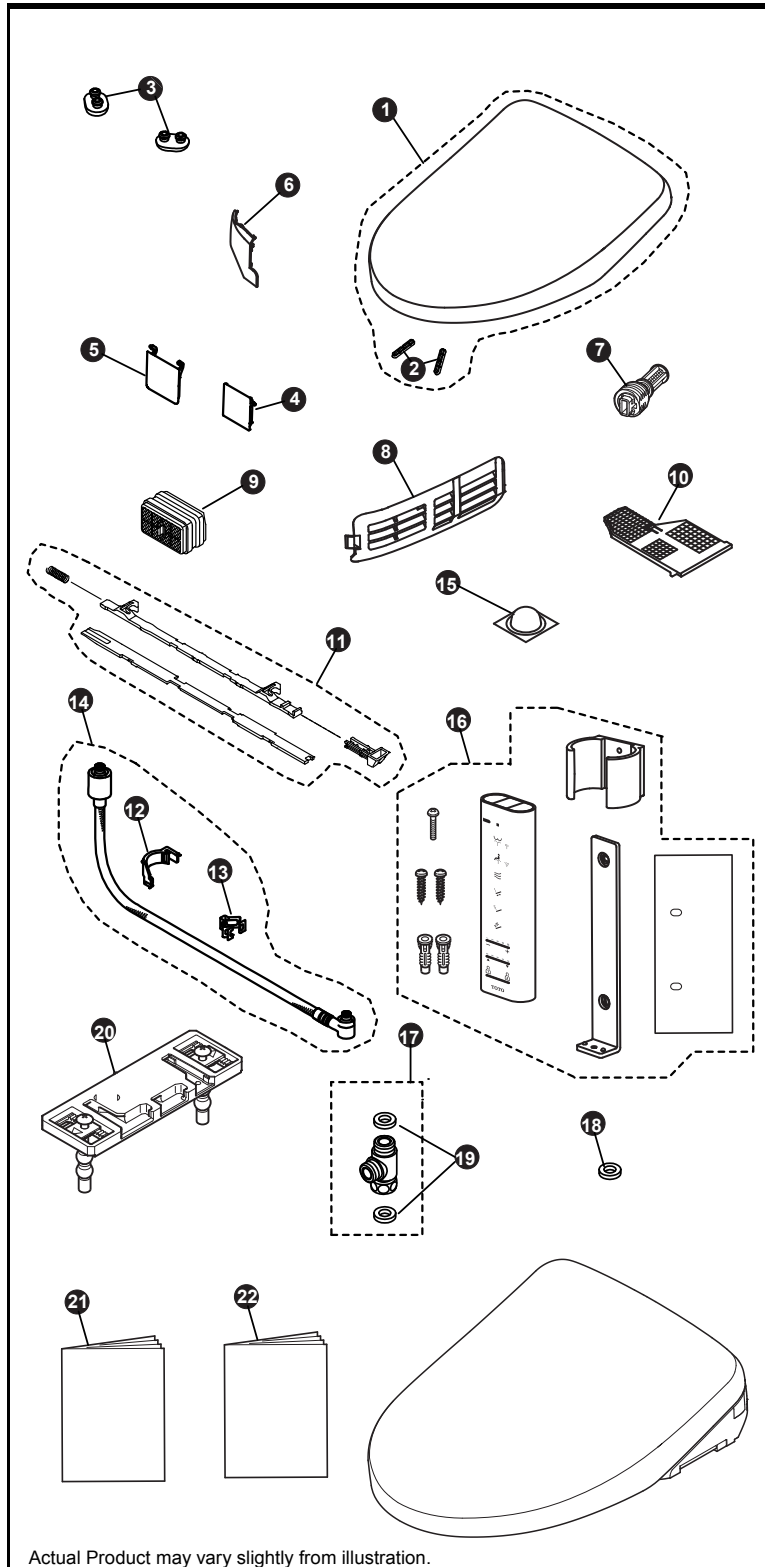

Washlet® S500e/S550e

Actual Product may vary slightly from illustration.

Item	Part	Description
1	THU6025#01	Contemporary Lid - Cotton White
	THU6025#12	Contemporary Lid - Sedona Beige
	THU6026#01	Classic Lid - Cotton White
	THU6026#12	Classic Lid - Sedona Beige
2	THU6068	Lid Bumpers (x2)
3	THU9337	Seat Bumpers (x2)
4	THU6070#01	Dryer Door - Cotton White
	THU6070#12	Dryer Door - Sedona Beige
5	THU6069#01	Wand Door - Cotton White
	THU6069#12	Wand Door - Sedona Beige
6	THU6061#01	Side Cover for non Connect+ - Cotton White
	THU6061#12	Side Cover for non Connect+ - Sedona Beige
	THU6060#01	Side Cover for Connect+ - Cotton White
	THU6060#12	Side Cover for Connect+ - Sedona Beige
7	THU6071	Water Filter Drain Valve
8	THU6030	Deodorizer Louver
9	THU9476	Deodorizer Catalyst
10	THU6058#01	Deodorizer Air Filter - Cotton White
	THU6058#12	Deodorizer Air Filter - Sedona Beige
11	THU6044	Lever Assembly
12	THU6072	Water Supply Connection Cover
13	THU9484	Water Supply Connection Clip
14	THU6052	Water Supply Hose for non Connect+
	THU6051	Water Supply Hose for Connect+
15	THU9488	Top Lid Cushion
16	THU6055	S550e Remote Control Assembly
	THU6056	S500e Remote Control Assembly
17	THU9339	Junction Valve
18	9BU9155	Rubber Washer for Junction Valve
19	THU9340	Fiber Washers for Junction Valve
20	THU6050	Baseplate Assembly
21	THU6062	Intruction Manual Packet
22	THU6064	Installation Manual for non Connect+
	THU6063	Installation Manual for Connect+

Note:

Product Number Explanations

Washlet®
 (SW) Washlet®
 (3044) S500e Classic
 (3046) S500e Contemporary
 (3054) S550e Classic
 (3056) S500e Contemporary
 (T40) Connect+

Colors
 (#01) Cotton White
 (#12) Sedona Beige