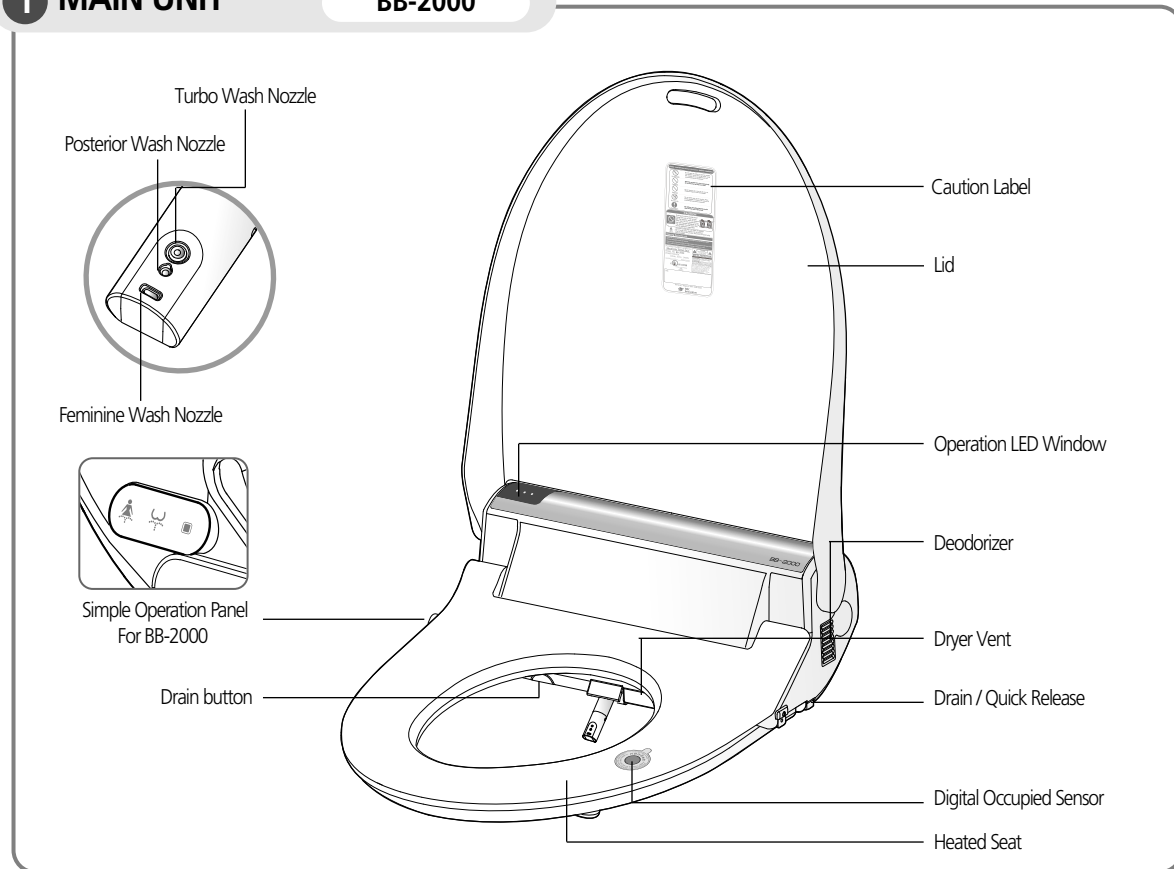

3 Identification

1 MAIN UNIT BB-2000