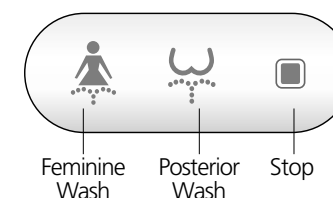

Simple Operation Panel