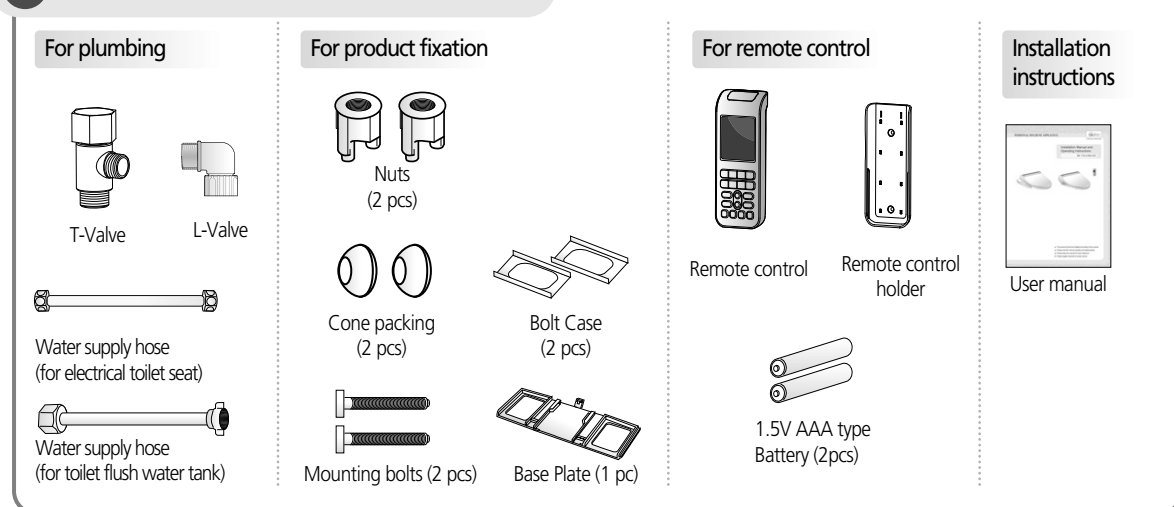

2 ACCESSORIES