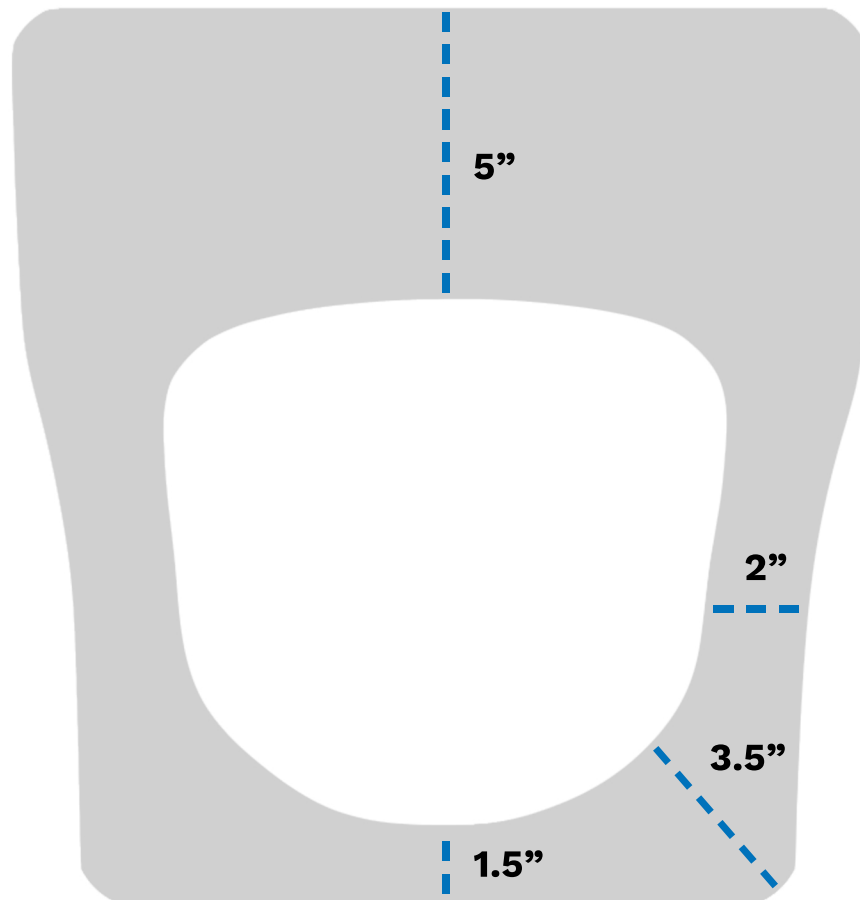

# PRODIGY

---

## BASE CUTOUT DIMENSIONS

**(back side)**

CONTACT US FOR INSTALLATION ASSISTANCE.

P: 847-458-2334 E: [SUPPORT@BIOBIDET.COM](mailto:SUPPORT@BIOBIDET.COM)