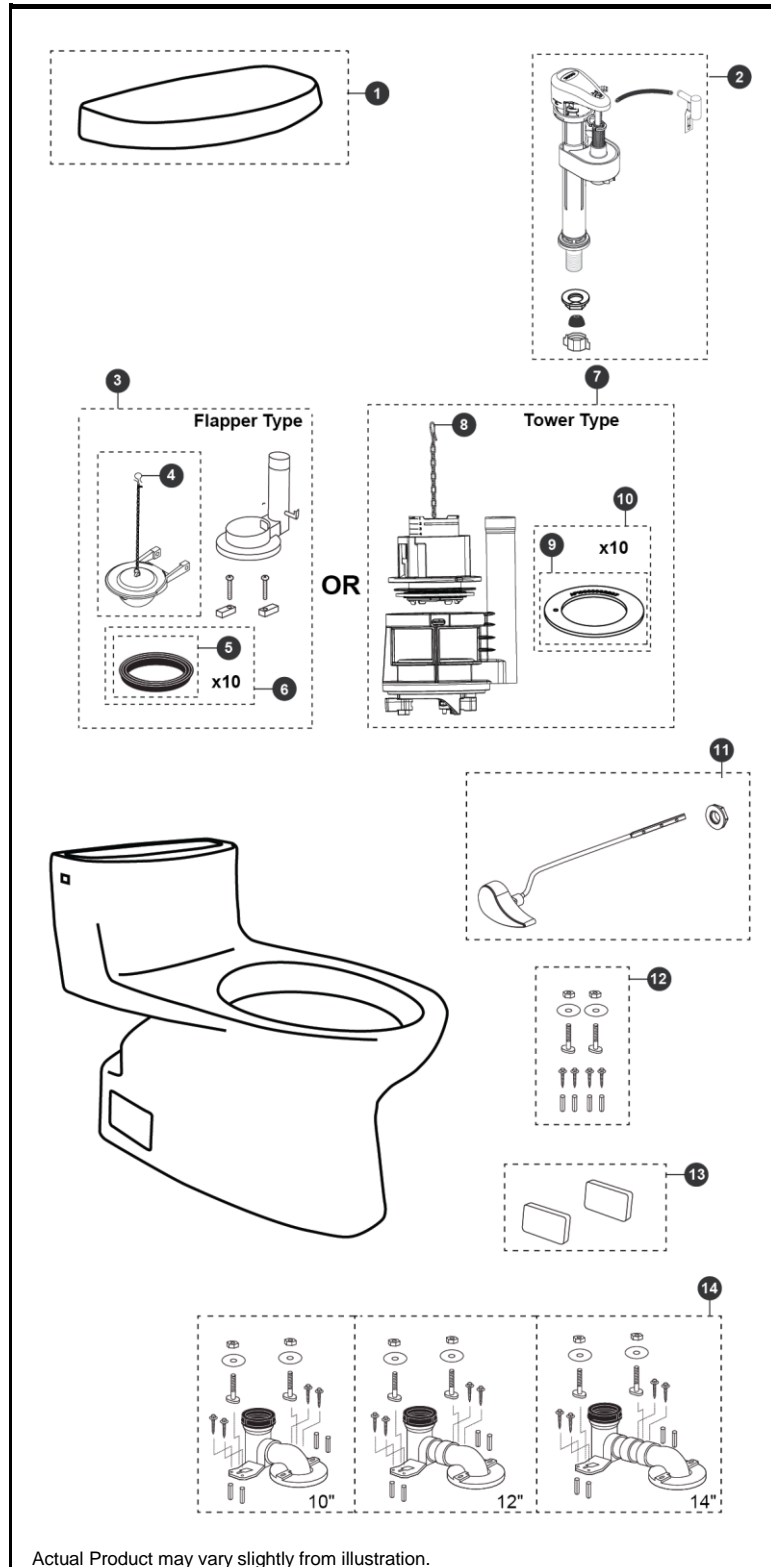

MS644114CEF(G)

MS644114CEF
CST644CEF
CST644CEFT

MS644114CEFG
CST644CEFG
CST644CEFGT
CST644CEFGTT20

Carolina® II 1.28 Gpf Toilet, Elongated, Tornado Flush™, UniFit Rough-In,

| Item | Part | Description |
|------|--------------|---|
| 1 | TCU634CRE#01 | Tank Lid - Cotton |
| | TCU634CRE#03 | Tank Lid - Bone |
| | TCU634CRE#11 | Tank Lid - Colonial White |
| | TCU634CRE#12 | Tank Lid - Sedona Beige |
| | TCU634CRE#51 | Tank Lid - Ebony |
| 2 | TSU53A | Fill Valve |
| 3 | THU245P-3 | Flush Valve |
| 4 | THU500S | Flapper w/ Chain |
| 5 | 9BU002E | Flush Valve Gasket (1 piece) |
| 6 | THU097 | Flush Valve Gasket (10 pieces) |
| 7 | THU460.6D-A | Drain Valve |
| 8 | THU460-A | Flush Tower |
| 9 | THU407 | Seal Gasket (1 piece) |
| 10 | THU370 | Seal Gasket (10 piece) |
| 11 | THU004#01 | Trip Lever - Cotton |
| | THU004#03 | Trip Lever - Bone |
| | THU004#11 | Trip Lever - Colonial White |
| | THU004#12 | Trip Lever - Sedona Beige |
| | THU004#51 | Trip Lever - Ebony |
| | THU004#CP | Trip Lever - Polished Chrome |
| | THU004#BN | Trip Lever - Brushed Nickel |
| | THU004#PN | Trip Lever - Polished Nickel |
| 12 | THU020 | UniFit Mounting Set |
| 13 | TCU884CV#01 | Side Plates w/ Velcro Tape - Cotton |
| | TCU884CV#03 | Side Plates w/ Velcro Tape - Bone |
| | TCU884CV#11 | Side Plates w/ Velcro Tape - Colonial White |
| | TCU884CV#12 | Side Plates w/ Velcro Tape - Sedona Beige |
| | TCU884CV#51 | Side Plates w/ Velcro Tape - Ebony |
| 14 | TSU01W.10R | UniFit - 10" Rough-In |
| | TSU01W.12R | UniFit - 12" Rough-In |
| | TSU01W.14R | UniFit - 14" Rough-In |

Note:

Product Number Explanations

One-Piece Toilet

(MS) Toilet & Seat Combination
(CST) Gravity Type Toilet
(644) Toilet Model
(114) Seat Model

(C) Tornado Flush™
(E) E-Max®
(F) Universal Height
(G) CeFIONtect™
(T) Drain Valve
Tower

Actual Product may vary slightly from illustration.