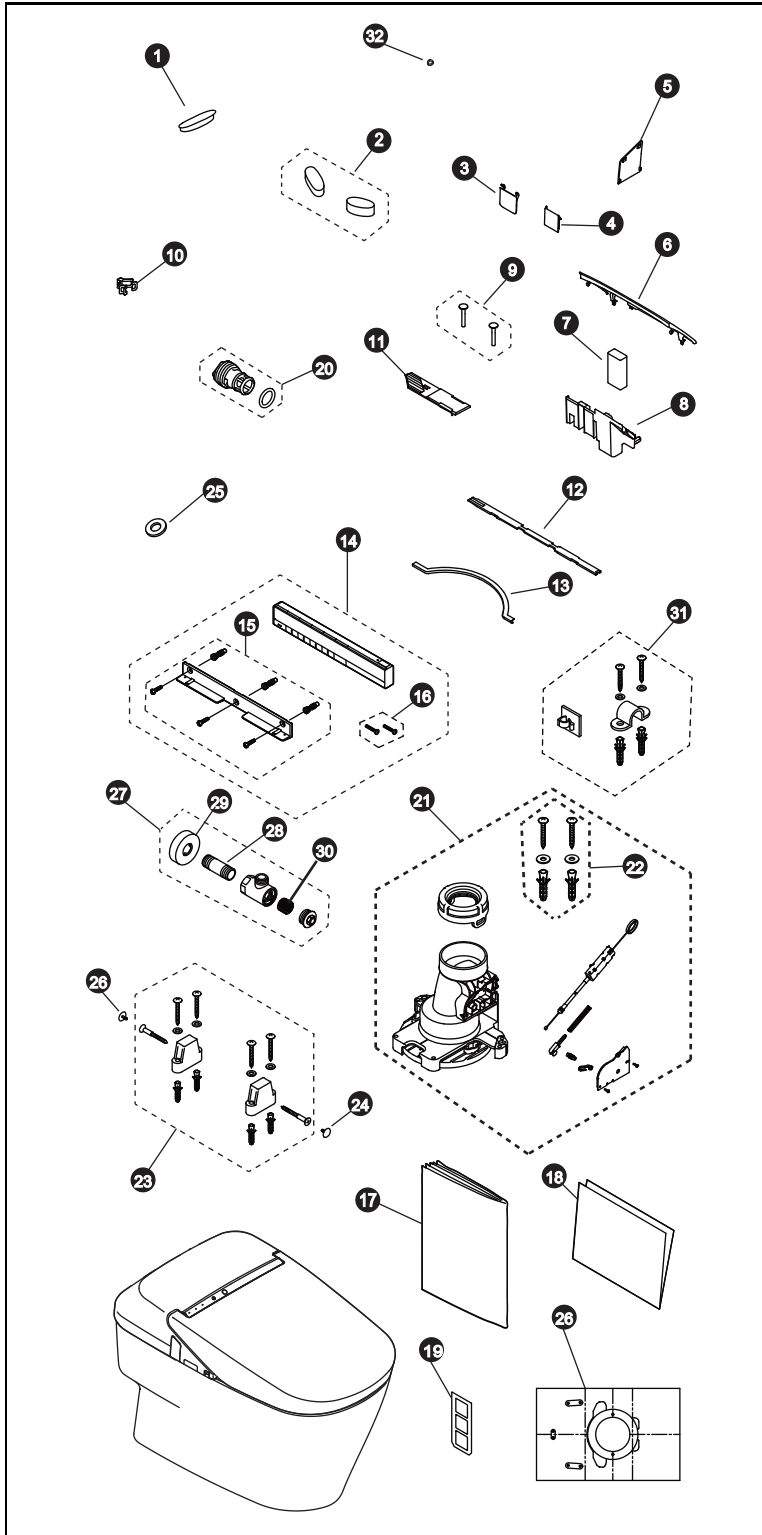

**Neorest® 750H**  
**1.0Gpf / 0.8Gpf Toilet, Elongated,**  
**Tornado Flush™, 12" Modular Rough-In,**  
**CeFIONtect™ & Actilight Cleaning System**

Item	Part	Description
1	THU9669	Lid Bumper
2	THU9674	Seat Bumpers
3	THU9676#01	Wand Door (cotton)
4	THU9677#01	Dryer Door (cotton)
5	THU9681	Drain Plug Cover
6	THU9690	Top Unit Back Cover
7	THU9691	Battery Box
8	THU9692	Battery Box Holder
9	THU9700	Top to Bowl Mounting Bolts
10	THU9484	Water Supply Connection Clip
11	THU9711	Air Filter
12	THU9481	Lever Cover
13	THU9624	Backflow Check Gasket
14	THU9726	Remote Control Assembly
15	THU9727	Remote Control Hanger Assembly
16	THU9728	Remote Control Anti Theft Assembly
17	THU9729	Instruction Manual
18	THU9731	Installation Manual
19	THU9732	Sensor Adjusting Stickers
20	THU9445	Water Filter Drain Valve
21	THU9736	Socket (for Floor Drain)
22	THU9737	Socket Mounting Hardware
23	THU9740	Bowl Mounting Hardware
24	THU9024#01	Decorative Caps (cotton)
25	THU9744	Flat Washer (for Water Supply Hose)
26	THU9753	Installation Template
27	THU9754	Junction Valve
28	THU9755	Junction Valve Nipple
29	THU9756	Junction Valve Trim Plate
30	THU9758	Water Filter
31	THU9760	Wire Fixing Assembly
32	THU9670	Lid Screw Cap

Product Number Explanations		
Two-Piece Toilet	Integrated Washlet	Bowl
(MS) Toilet & Seat Combination (993) Model	(SN) Integrated Washlet (993) Model	(CT) Bowl (993) Model
(CUM) Tornado Flush™	(993) Model	(C) Tornado Flush™
(F) Universal Height	(M) Tornado Flush™	(U) Ultra HET
(X) Actilight Cleaning	(X) Actilight Cleaning	(M) Tornado Flush™
		(F) Universal Height
		(X) Actilight Cleaning

Actual Product may vary slightly from illustration.