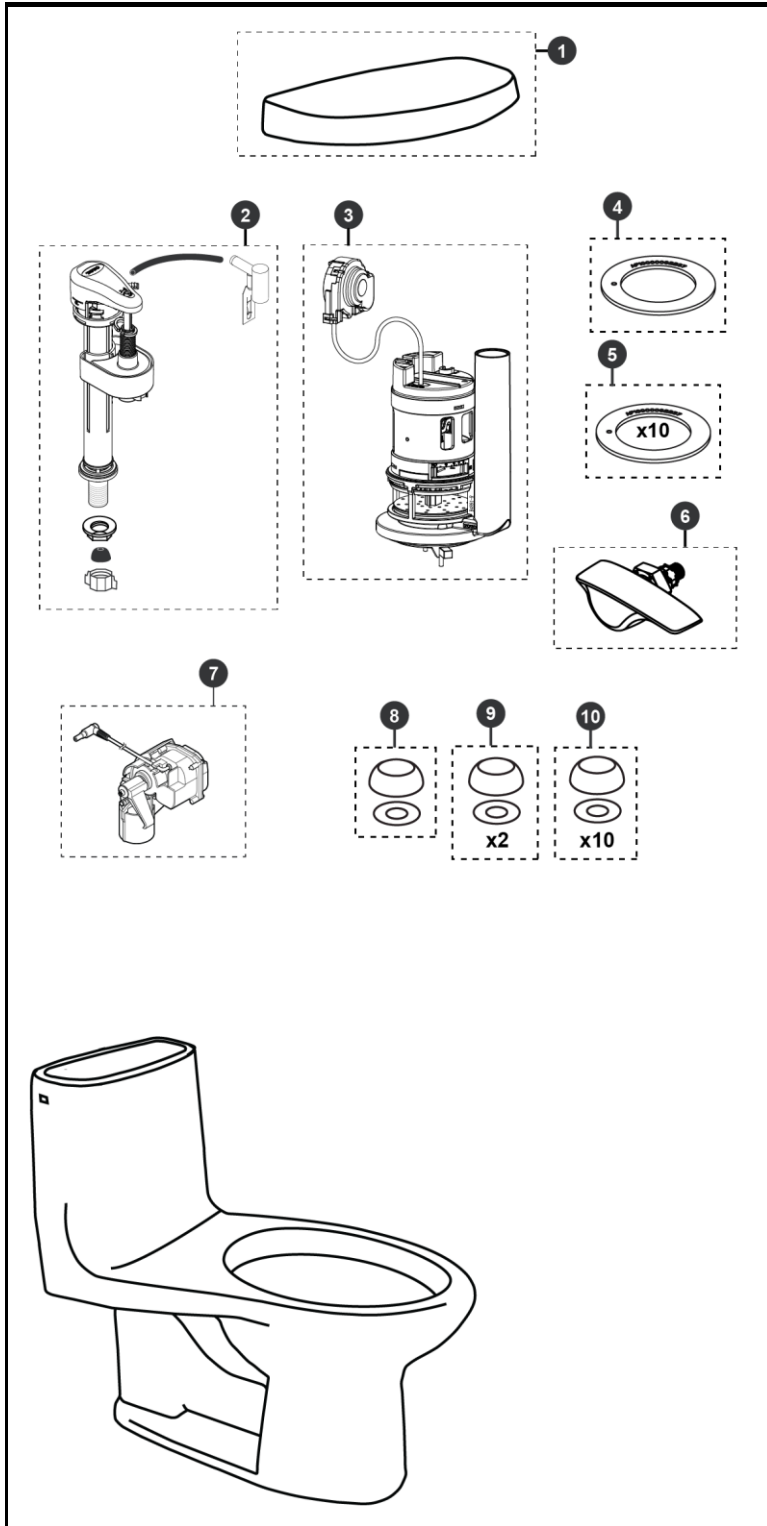

MW6043074CUFG
CST604CUFGAT40
SW3074T40

MW6043084CUFG
CST604CUFGAT40
SW3084T40

**Ultramax® II 1G Washlet+
1.28 Gpf Toilet, Elongated, Tornado Flush,
Universal Height, (Right Hand Trip Lever)
(including CeFiONtect® and Autoflush)**

Item	Part	Description
1	TCU604CRE#01	Tank Lid w/ gasket - Cotton
	TCU604CRE#03	Tank Lid w/ gasket - Bone
	TCU604CRE#11	Tank Lid w/ gasket - Colonial White
	TCU604CRE#12	Tank Lid w/ gasket - Sedona Beige
	TCU604CRE#51	Tank Lid w/ gasket - Ebony
2	TSU81.30-A	Fill Valve
3	THU469R-A	Flush Valve
4	THU474	Seal Gasket (1 piece)
5	THU475	Seal Gasket (10pieces)
6	THU476#CP	Trip Lever Handle - Chrome Plated
	THU657#CP	Trip Lever Handle - Chrome Plated Right Hand
7	THU766	Autoflush unit
8	THU044#01	Bolt Cap Set - Cotton (1 set)
	THU044#03	Bolt Cap Set - Bone (1 set)
	THU044#11	Bolt Cap Set - Colonial White (1 set)
	THU044#12	Bolt Cap Set - Sedona Beige (1 set)
	THU044#51	Bolt Cap Set - Ebony (1 set)
9	THU044S#01	Bolt Cap Set - Cotton (2 sets)
	THU044S#03	Bolt Cap Set - Bone (2 sets)
	THU044S#11	Bolt Cap Set - Colonial White (2 sets)
	THU044S#12	Bolt Cap Set - Sedona Beige (2 sets)
	THU044S#51	Bolt Cap Set - Ebony (2 sets)
10	THU098#01	Bolt Cap Set - Cotton (10 Sets)
	THU098#03	Bolt Cap Set - Bone (10 Sets)
	THU098#11	Bolt Cap Set - Colonial White (10 Sets)
	THU098#12	Bolt Cap Set - Sedona Beige (10 Sets)
	THU098#51	Bolt Cap Set - Ebony (10 Sets)

Note:

Actual Product may vary slightly from illustration.

Product Number Explanations

1-Piece Toilet

(MS) Toilet & Seat Combo
(MW) Toilet & Washlet Combo
(CST) Toilet only
(SW) Washlet
(SS) Seat
(C) Tornado Flush
(U) 1.0gpf / 3.8Lpf
(F) Universal Height
(G) CeFiONtect

(A) Autoflush compatible
(R) Right Hand Trip Lever
(T40) Washlet+
(604) Toilet model
(124) Seat model
() Washlet model